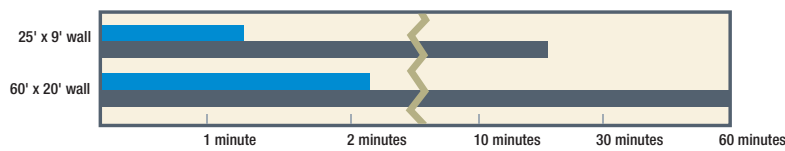

## STATE-OF-THE-ART ACOUSTICS AND MODERN CONVENIENCE

Skyfold® Classic™ is a custom manufactured, completely automatic, rigid, flat and retractable acoustic wall partitioning system.

Skyfold® Classic™ has many advantages over conventional operable wall partitions, starting with its ease of use. A simple turnkey operation retracts the partition quietly and effortlessly into the ceiling. Its modern design eliminates the need for manual labor to operate the walls.

# SKYFOLD® CLASSIC™

Acoustic performance of Skyfold® walls as compared to conventional operable walls

Skyfold® Regular operable wall

Skyfold® deployment time required compared to conventional operable walls