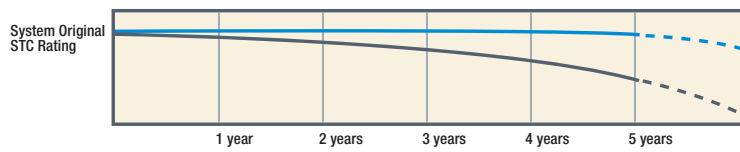

## STATE-OF-THE-ART ACOUSTICS AND MODERN CONVENIENCE

Skyfold® Classic™ is a custom manufactured, completely automatic, rigid, flat and retractable acoustic wall partitioning system.

Skyfold® Classic™ has many advantages over conventional operable wall partitions, starting with its ease of use. A simple turnkey operation retracts the partition quietly and effortlessly into the ceiling. Its modern design eliminates the need for manual labor to operate the walls.

# SKYFOLD® CLASSIC™

Acoustic performance of Skyfold® walls as compared to conventional operable walls

Skyfold® Regular operable wall

Skyfold® deployment time required compared to conventional operable walls